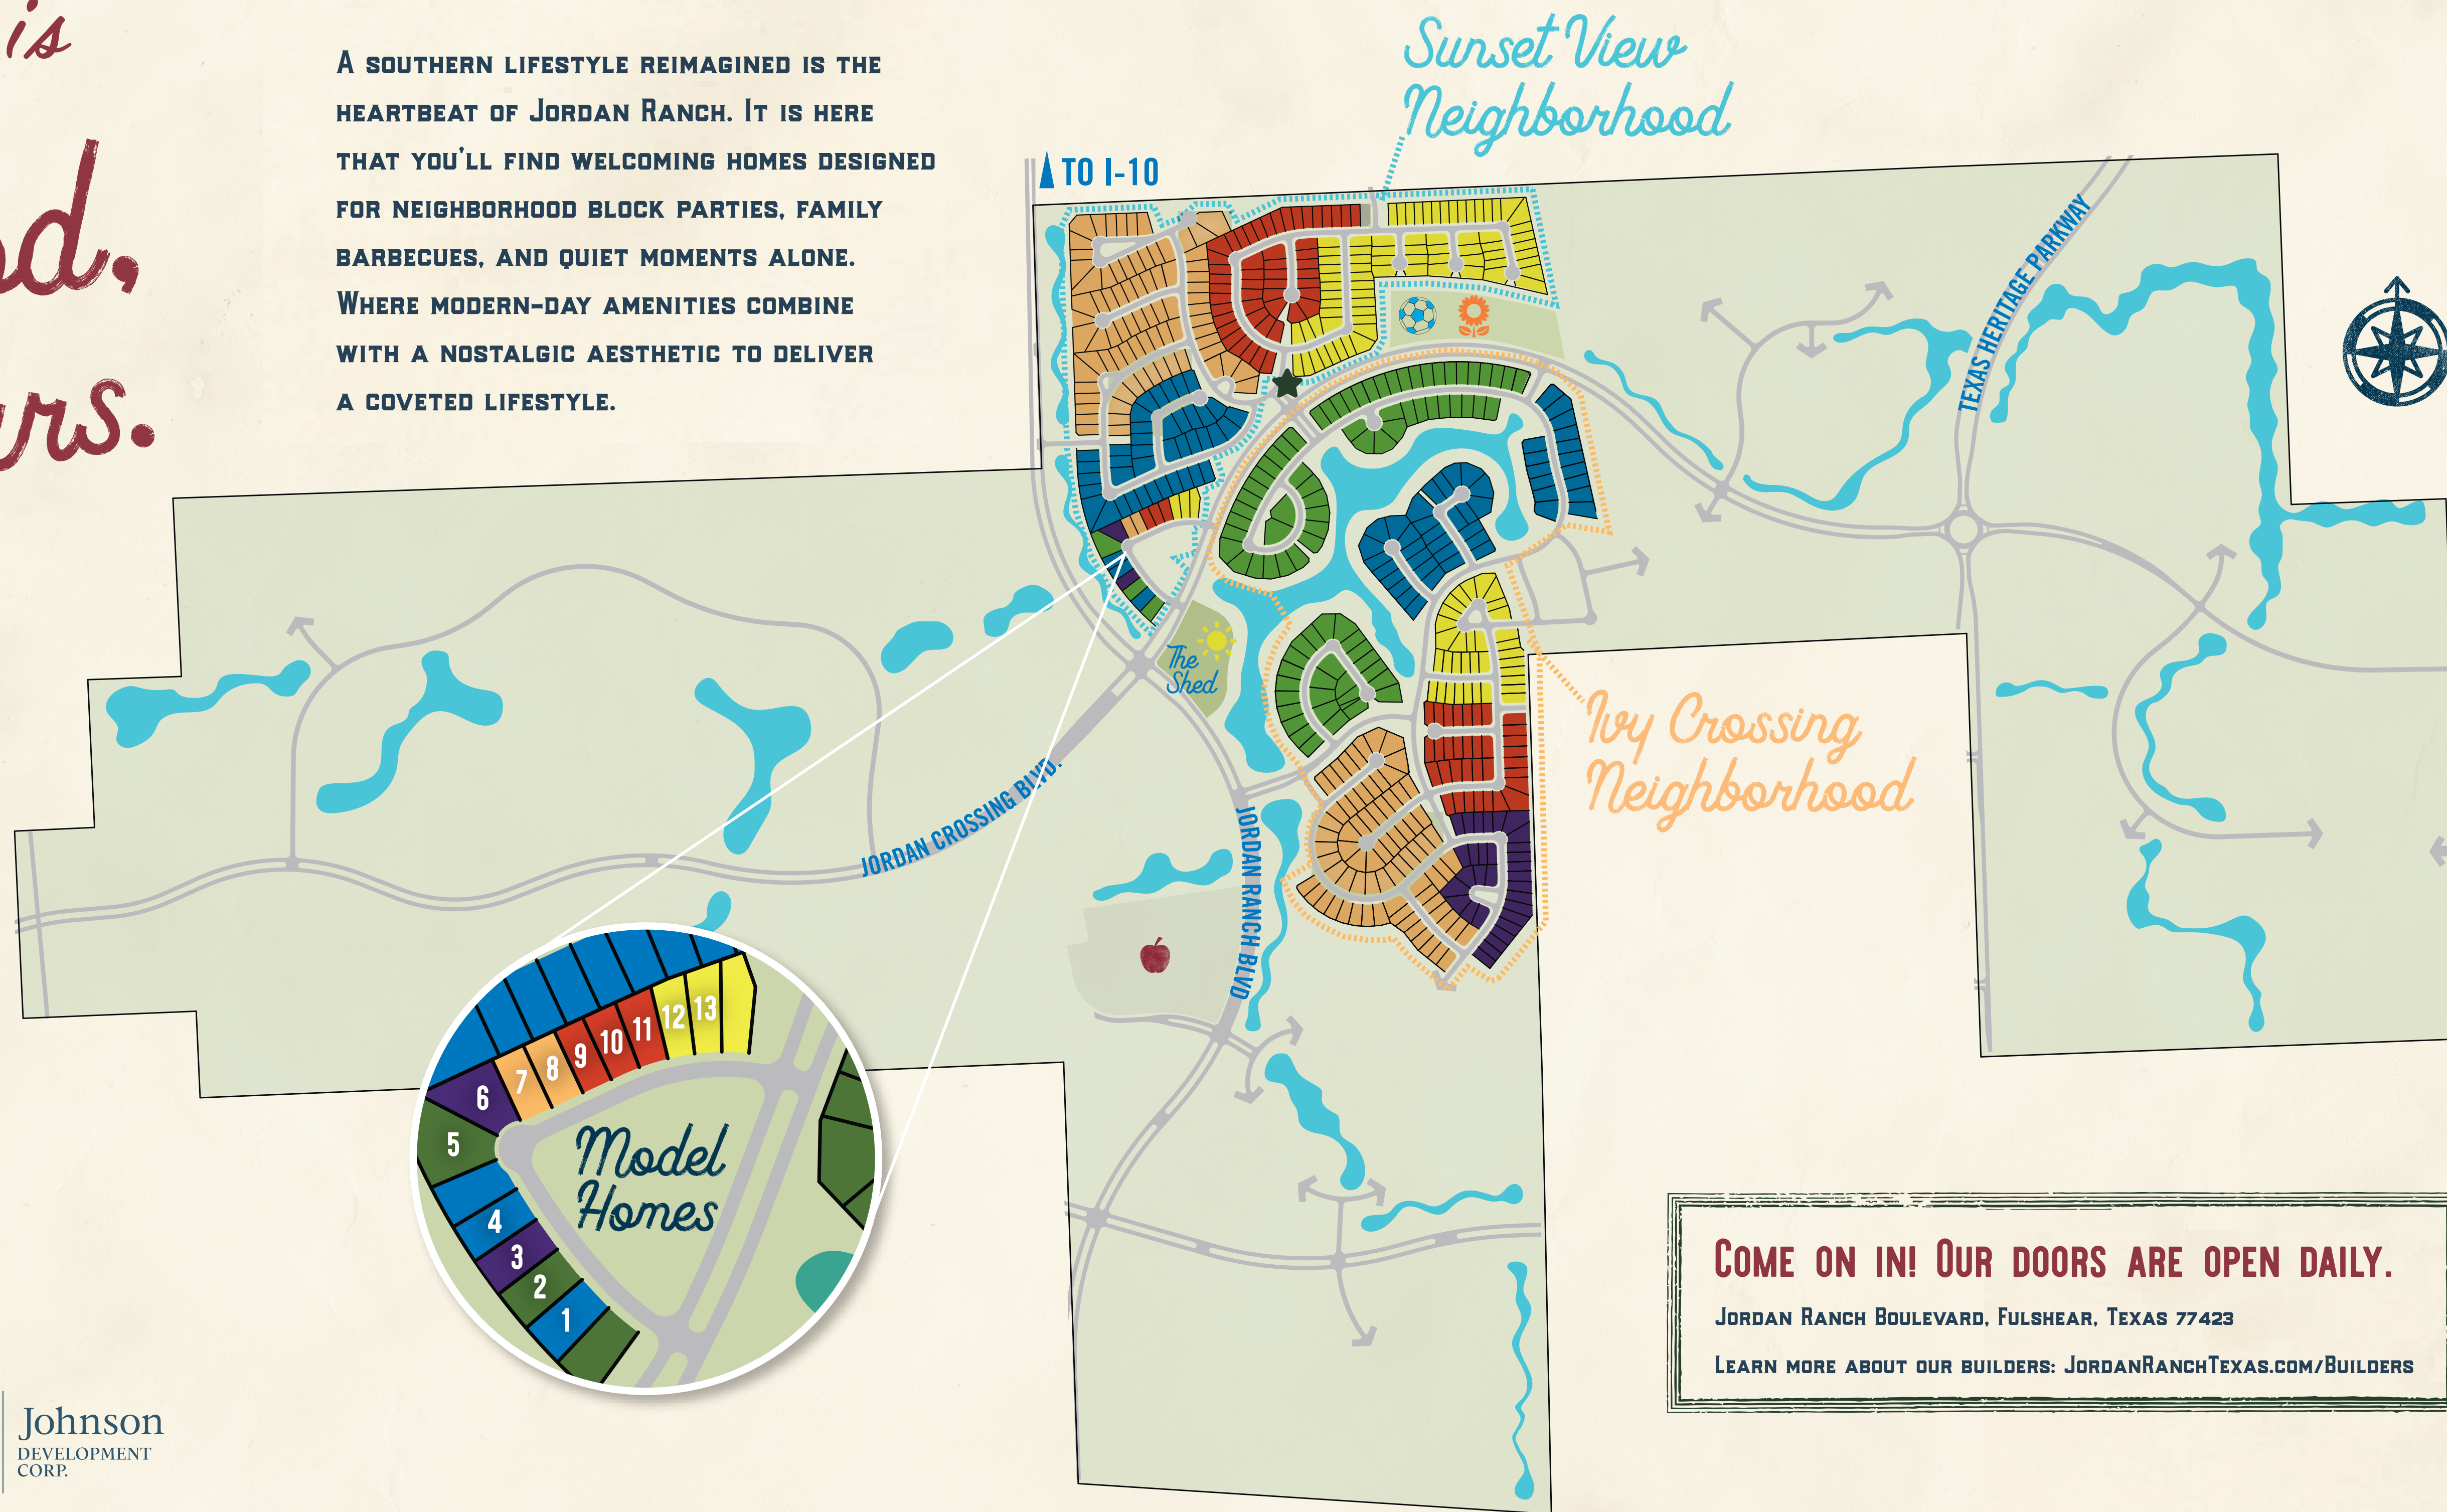

JORDAN RANCH *is* One neighborhood, under the stars.

A SOUTHERN LIFESTYLE REIMAGINED IS THE HEARTBEAT OF JORDAN RANCH. IT IS HERE THAT YOU'LL FIND WELCOMING HOMES DESIGNED FOR NEIGHBORHOOD BLOCK PARTIES, FAMILY BARBECUES, AND QUIET MOMENTS ALONE. WHERE MODERN-DAY AMENITIES COMBINE WITH A NOSTALGIC AESTHETIC TO DELIVER A COVETED LIFESTYLE.

LEGEND

HOME SITES

- 45°
- 50°
- 55°
- 60°
- 65°
- 70°

AMENITIES

- ☀ The Shed
- 🍏 Future On-Site School
- ★ Playground
- 🌻 Future Community Garden
- ⚽ Future Sports Park

MODEL HOMES

- 1 Perry Homes
- 2 David Weekley Homes
- 3 David Weekley Homes
- 4 Highland Homes
- 5 Lennar Homes
- 6 Lennar Homes
- 7 Westin Homes
- 8 J Patrick Homes
- 9 Chesmar Homes
- 10 Highland Homes
- 11 Newmark Homes
- 12 Perry Homes
- 13 Plantation Homes

JDC Johnson
DEVELOPMENT
CORP.

COME ON IN! OUR DOORS ARE OPEN DAILY.
JORDAN RANCH BOULEVARD, FULSHEAR, TEXAS 77423
LEARN MORE ABOUT OUR BUILDERS: JORDANRANCHTEXAS.COM/BUILDERS