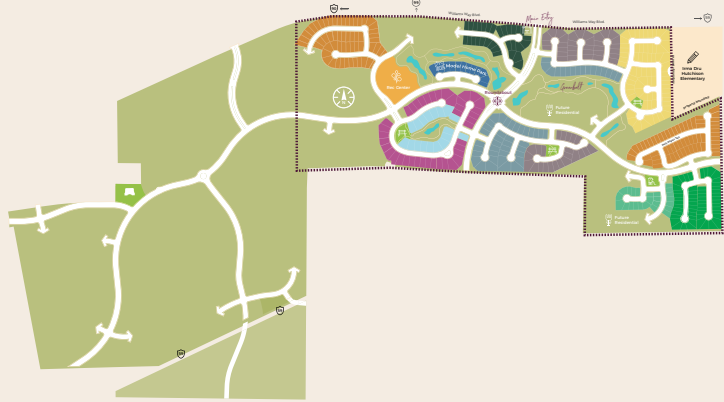

VERANDA VISION

Veranda

Take your time and discover phase one of our community, featuring new homes from the \$180's.

- Model Home
- Arbor
- Rec Center
- Park
- Greenspace
- Trails
- Future Residential
- Water Filtration Basins
- Hutchison Elementary

The Big Picture

Come visit us Soon!

OPEN EVERY DAY
 ADDRESS: 23002 Henderson Row Drive, Richmond, Texas 77469