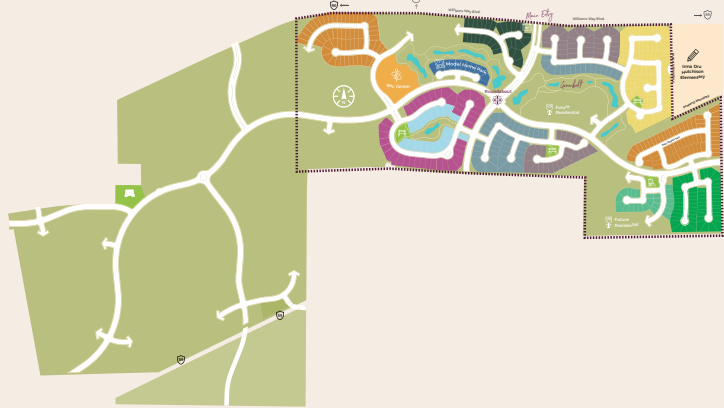

Veranda

GIANT
ART
PHOTO
OP!

Houston's Largest HOME TOUR — ALL APRIL LONG! —

Veranda

Take your time and discover phase one of our community, featuring new homes from the \$190's.

-  Model Home
-  Arbor
-  Rec Center
-  Park
-  Greenspace
-  Trails
-  Future Residential
-  Water Filtration Basins
-  Hutchison Elementary

The Big Picture

Irma Dru Hutchison Elementary

- 45's
- 50's
- 55's
- 60's
- 65's
- 70's
- 80's
- Patio Homes
- Townhomes
- Model Home Park

Come visit us Soon!

OPEN EVERY DAY
ADDRESS: 23014 Henderson Row Drive, Richmond, Texas 77469