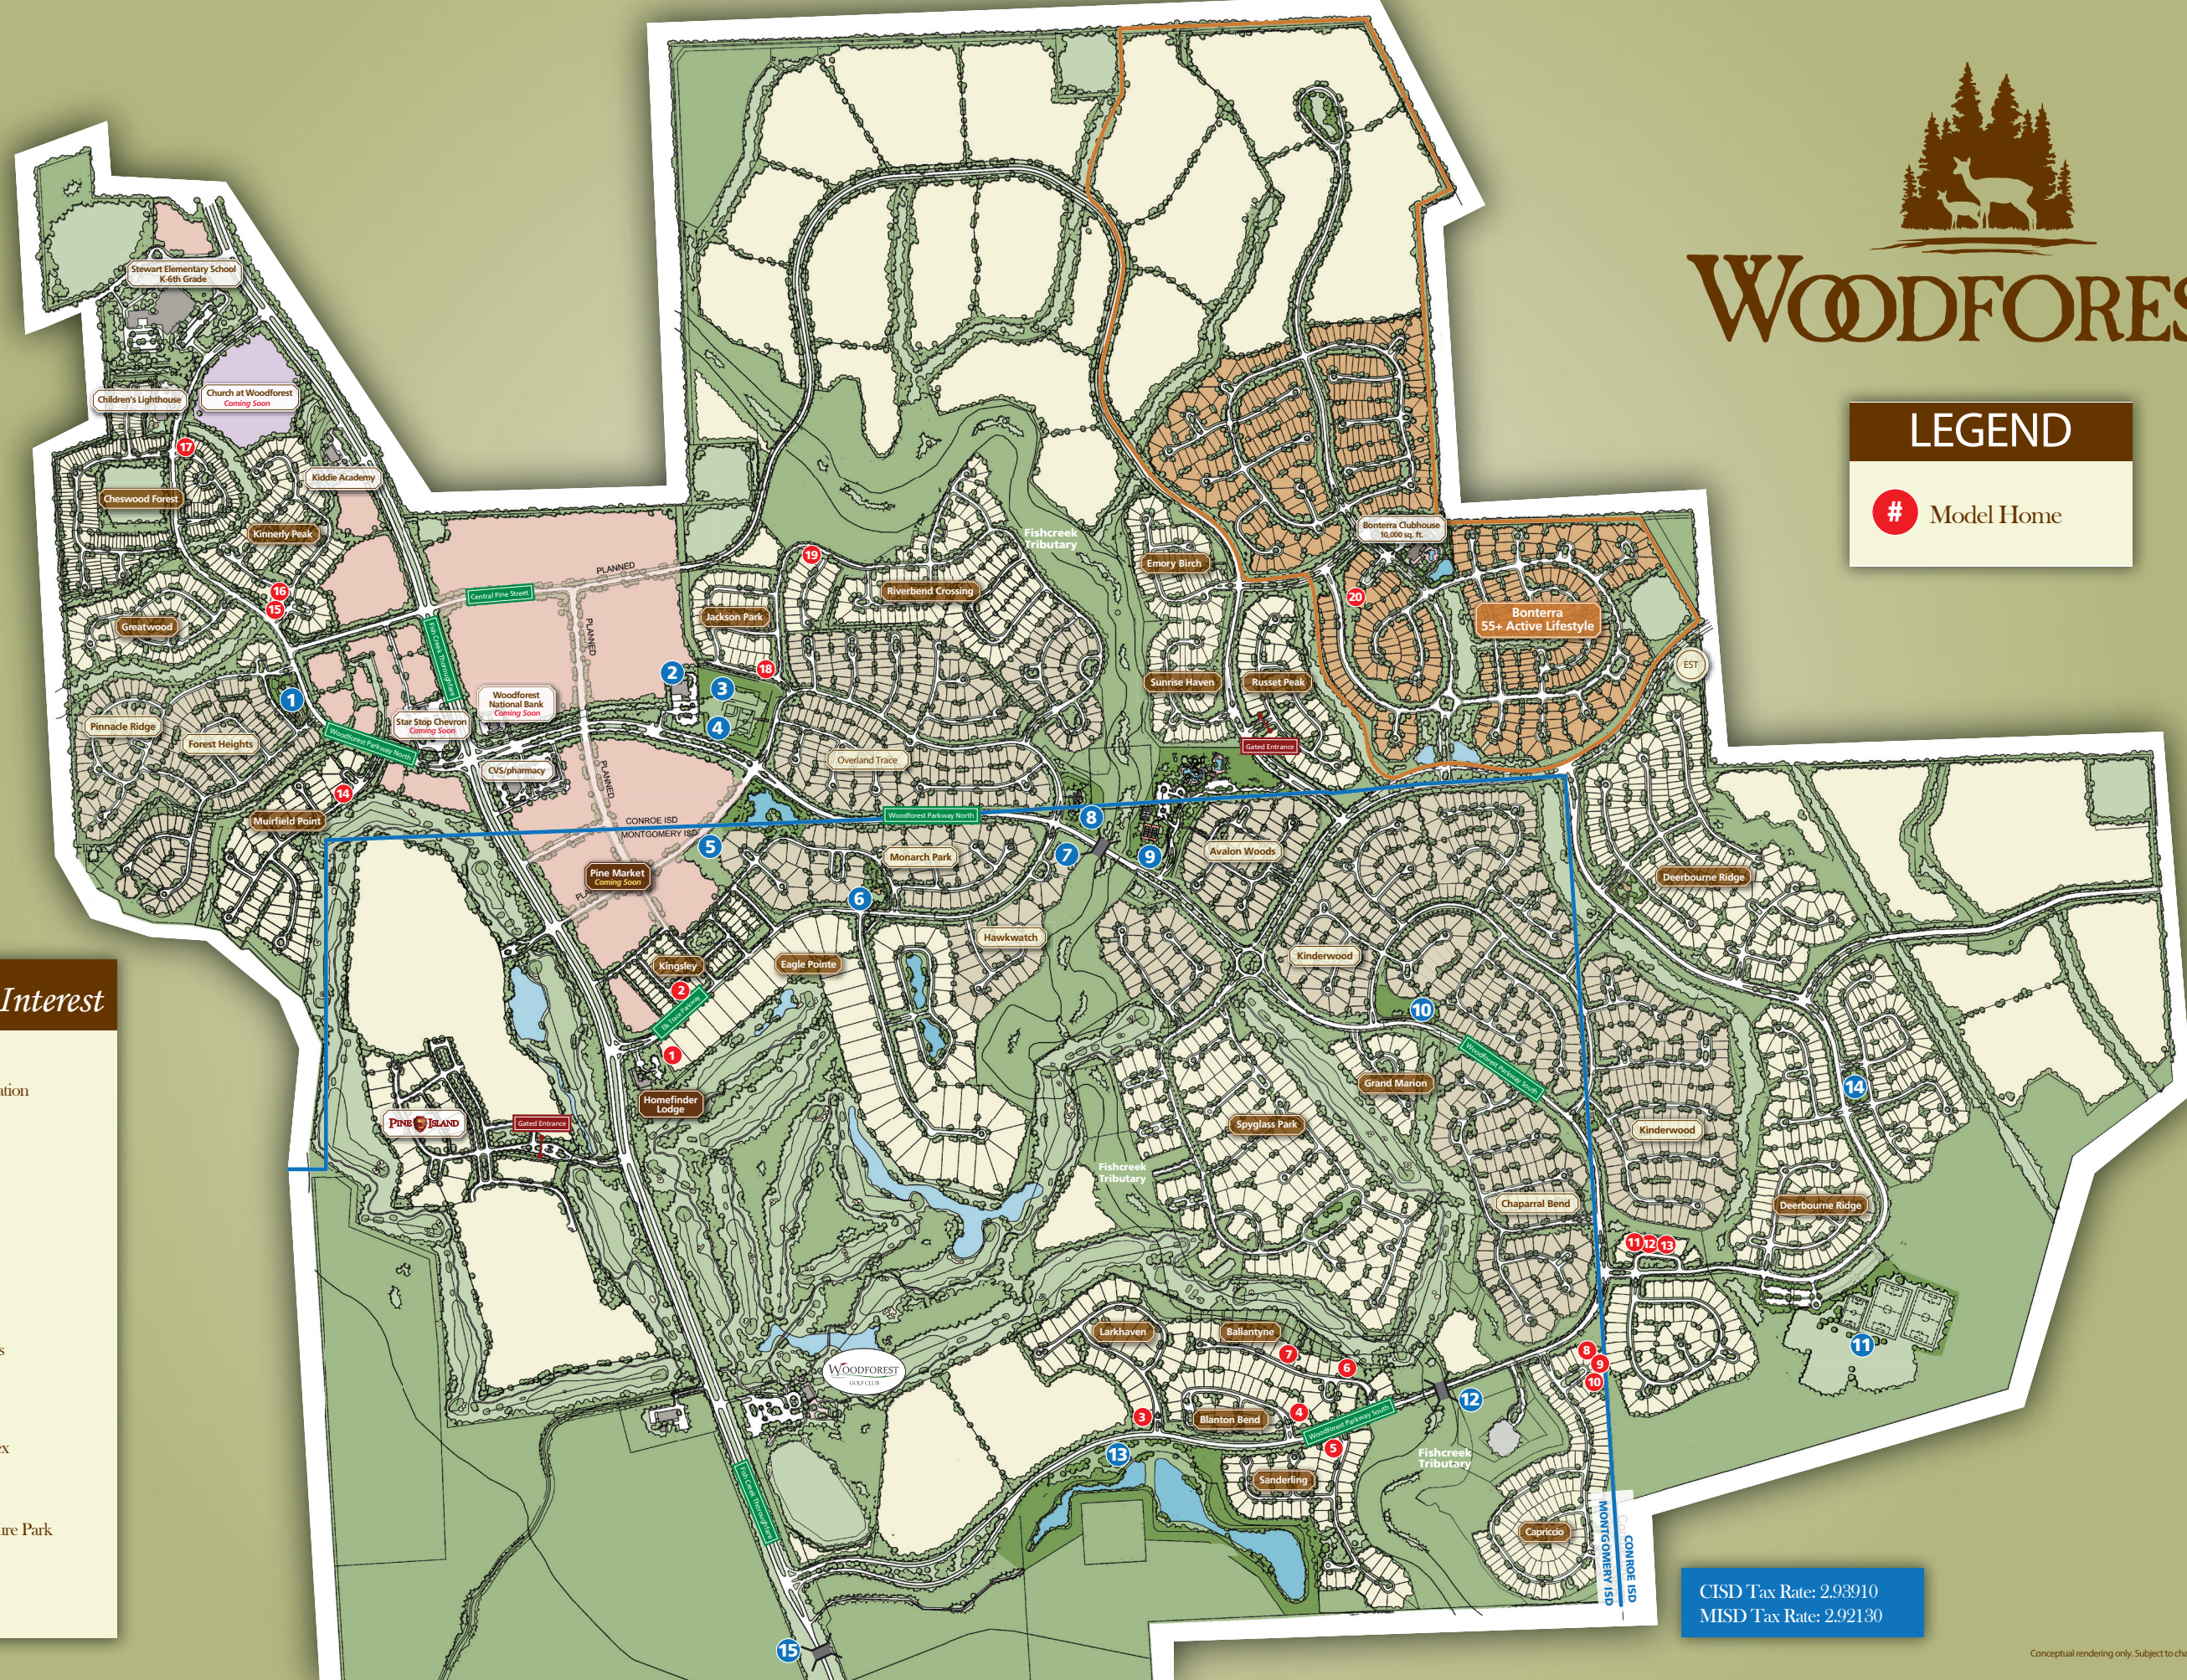

WOODFOREST®

LEGEND

Model Home

POINTS of Interest

- 1 Scooter Park
- 2 Woodforest Fire Station
- 3 Admiral Bark Park
- 4 Jackson Park
- 5 Cypress Loop Trail
- 6 Monarch Park
- 7 Bridge of Hope
- 8 Lily Pad Spraypark
- 9 Forest Island Tennis & Aquatic Center
- 10 Kinderwood Park
- 11 Stampede Sportsplex
- 12 Bridge of Glory
- 13 Christine Allen Nature Park
- 14 Fox Trail Park
- 15 Lake Creek Bridge